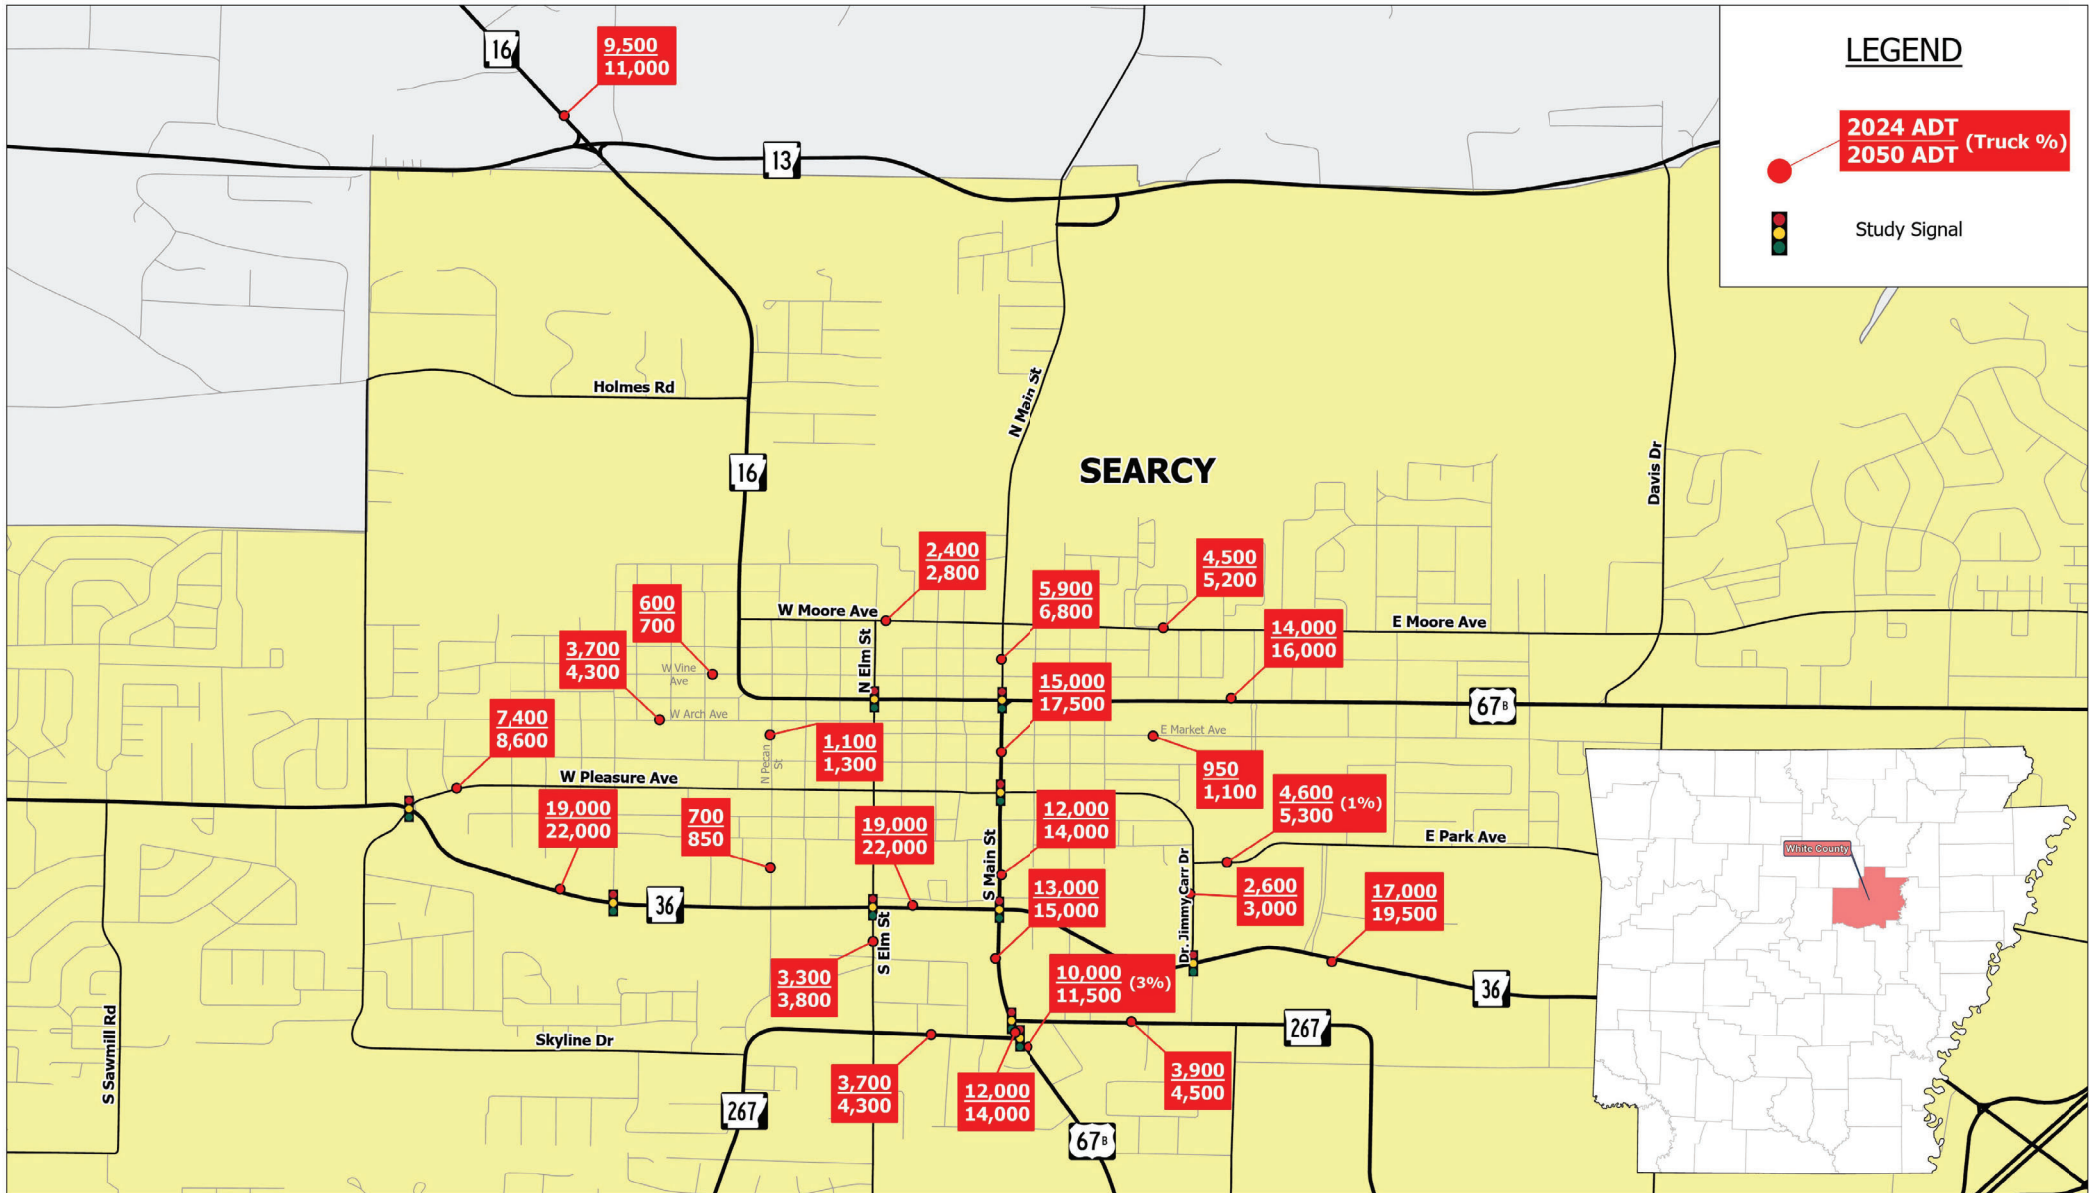

**LEGEND**

- 2024 ADT  
2050 ADT (Truck %)
- 🚦 Study Signal

**Central Searcy Average Daily Traffic**  
**Searcy**  
**White County**