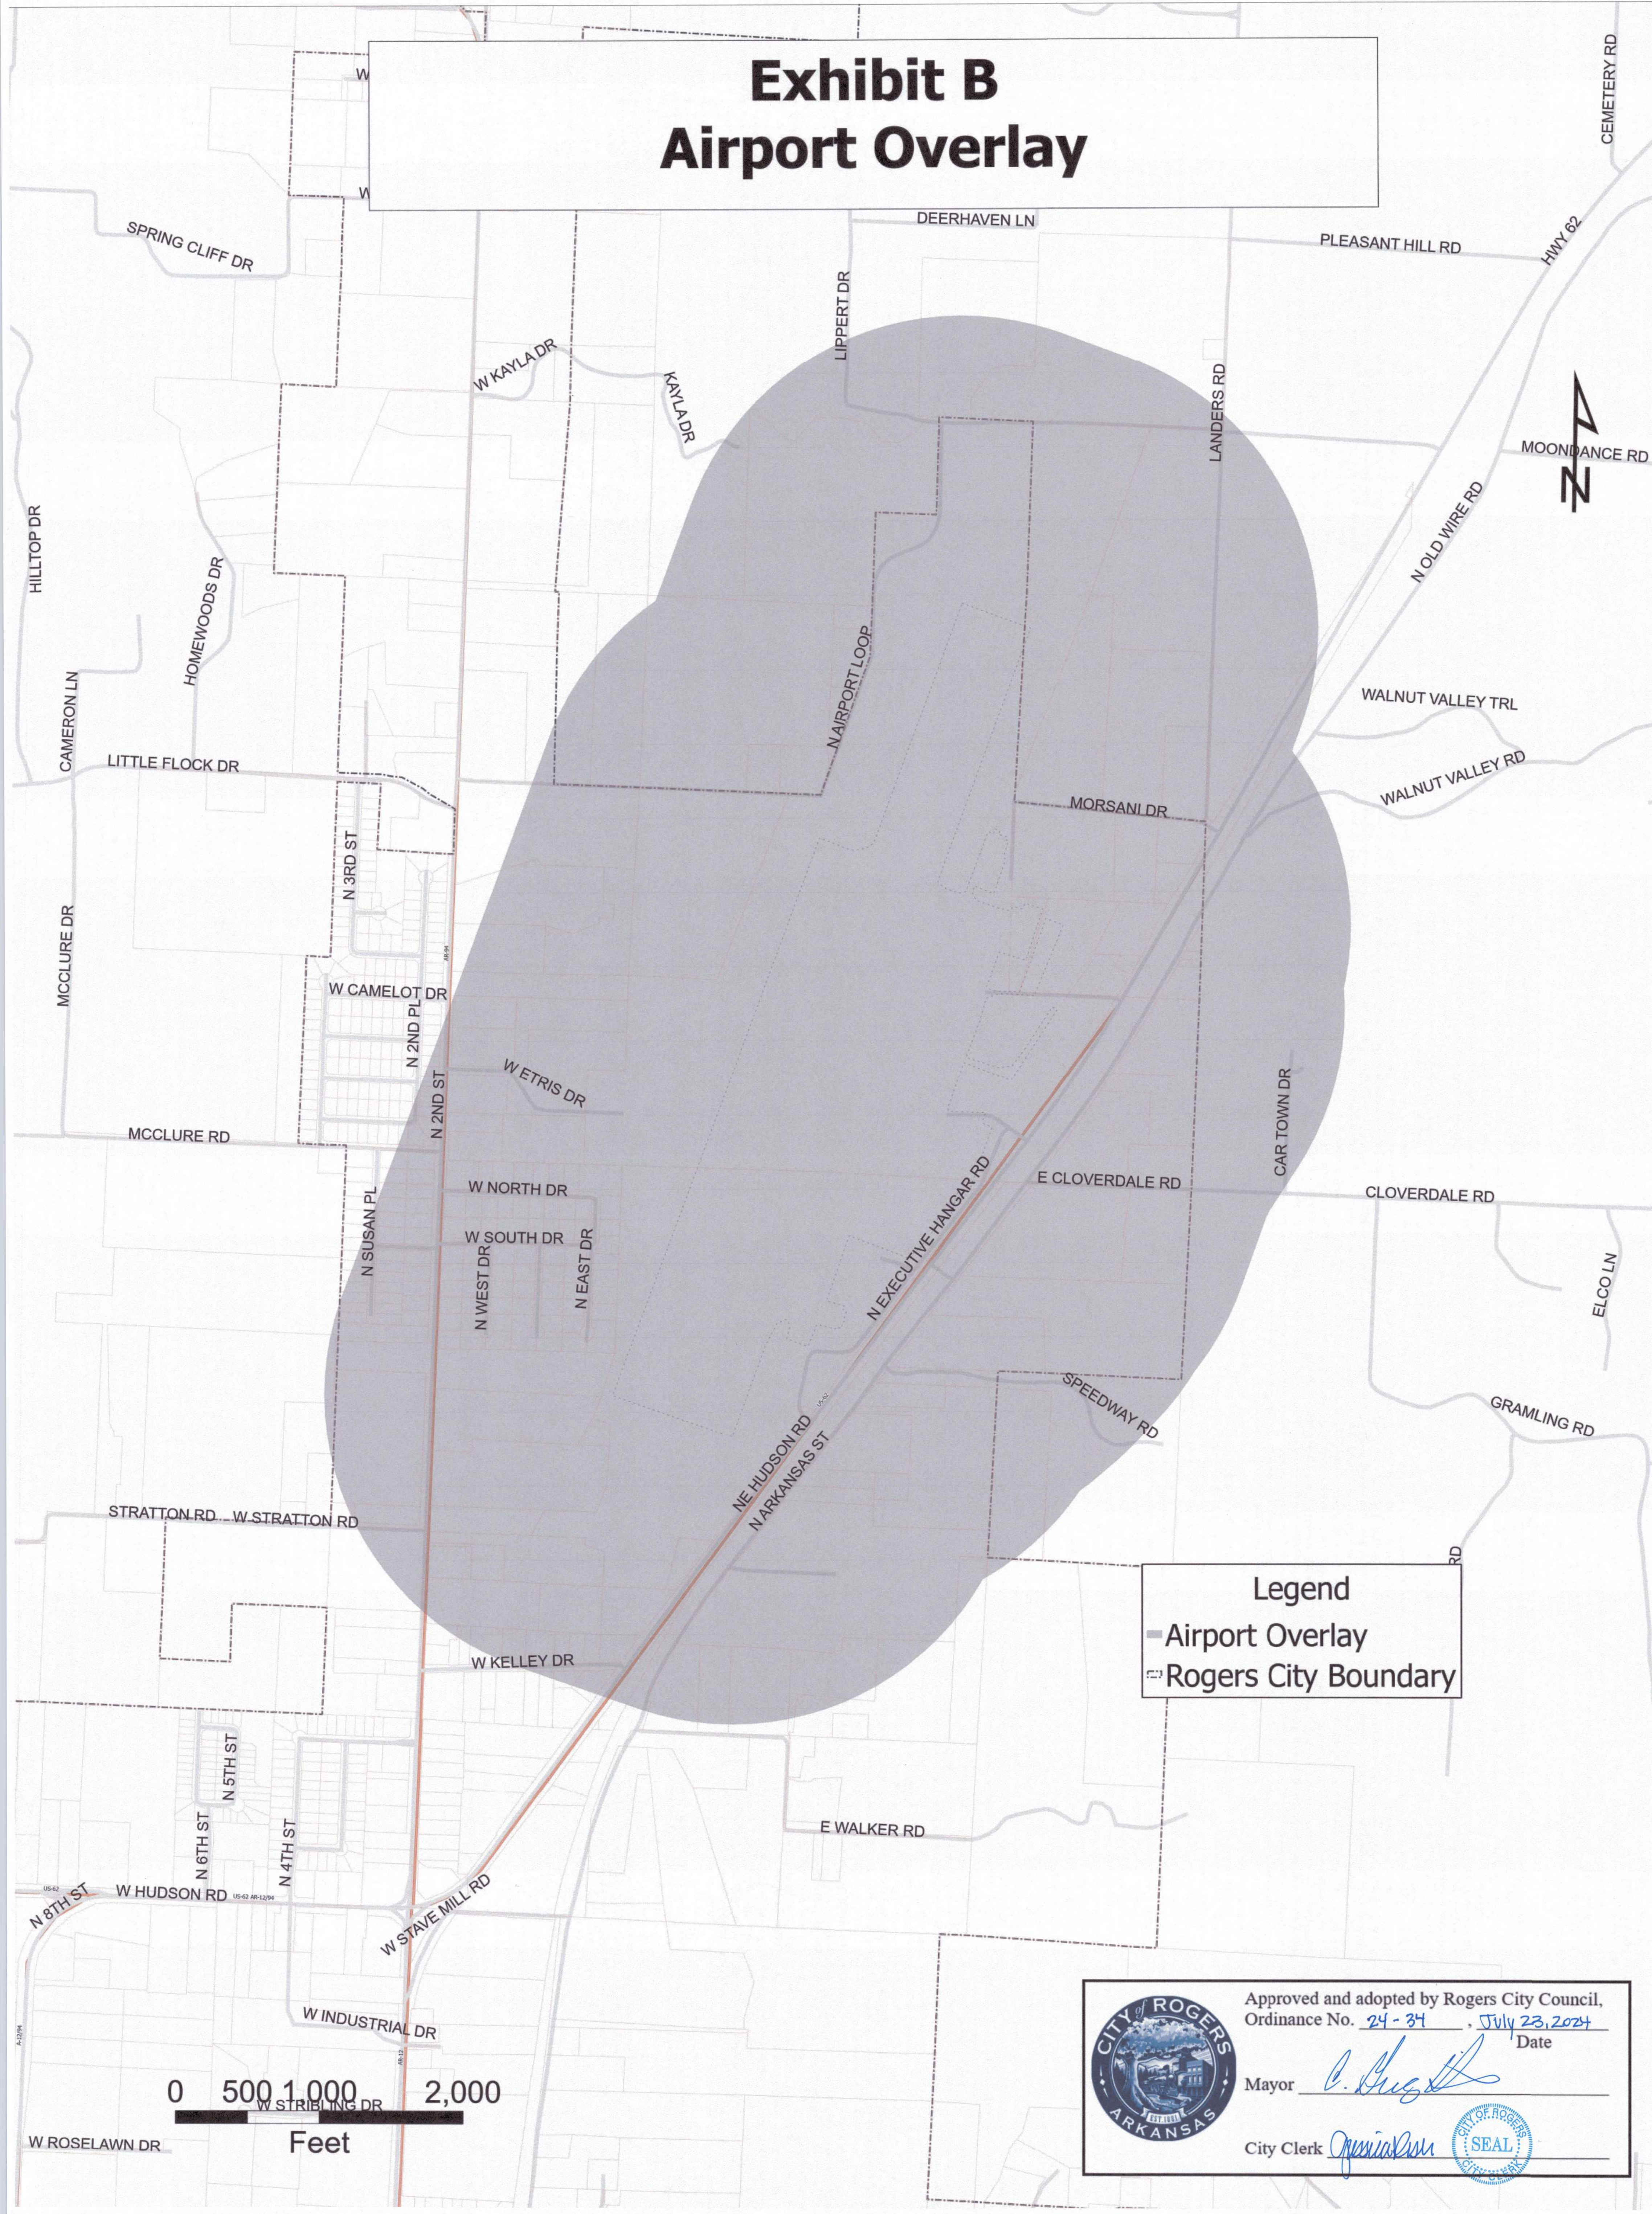

Exhibit B Airport Overlay

Legend
- Airport Overlay
- Rogers City Boundary

Approved and adopted by Rogers City Council,
Ordinance No. 24-34 Date July 23, 2024

Mayor C. Guss

City Clerk Opriana