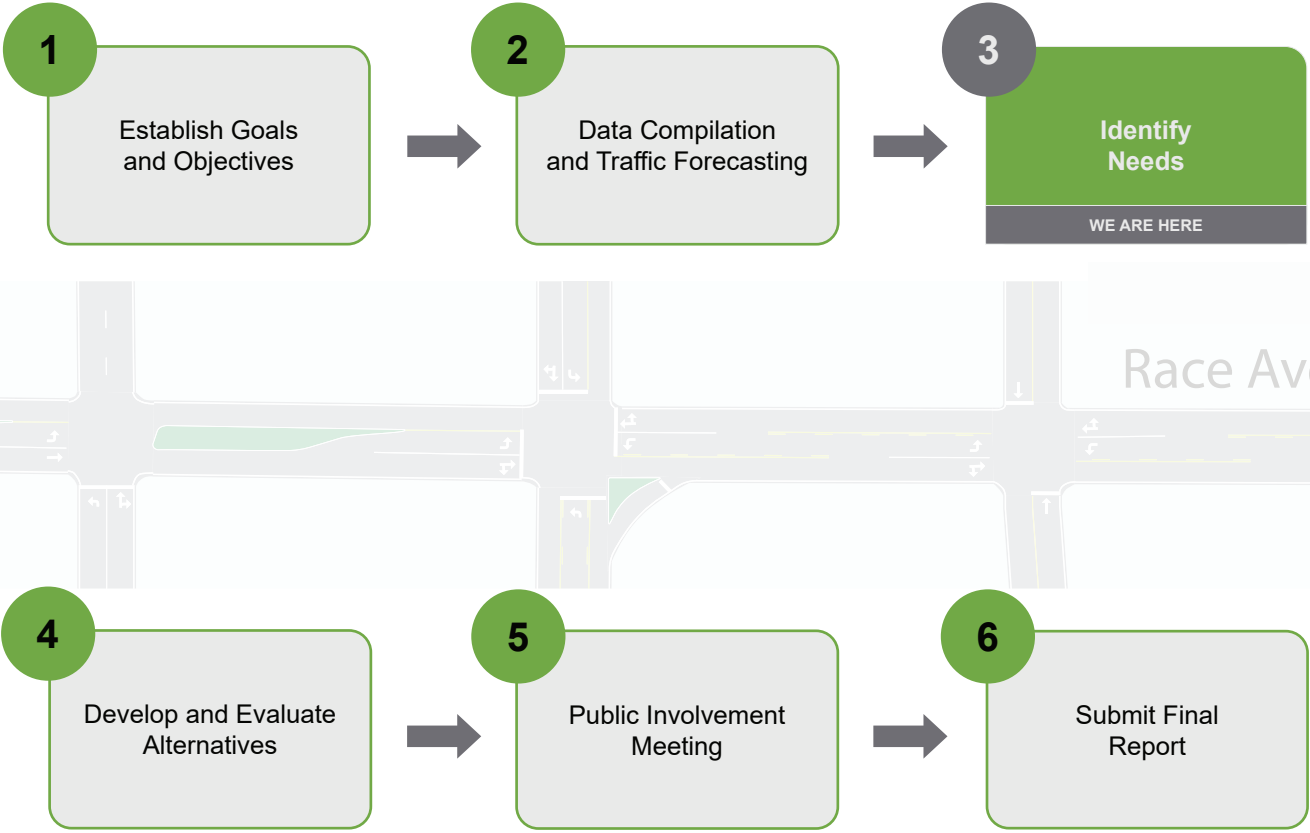

Central Searcy Mobility Study

White County
Job 050495

Steps in the Planning Study Process

Central Searcy Mobility Study

White County
ARDOT Job No. 050495

Steps in the Planning Study Process

Central Searcy Mobility Study

White County
ARDOT Job No. 050495

Steps in the Planning Study Process

Central Searcy Mobility Study

White County

ARDOT Job No. 050495

Steps in the Planning Study Process